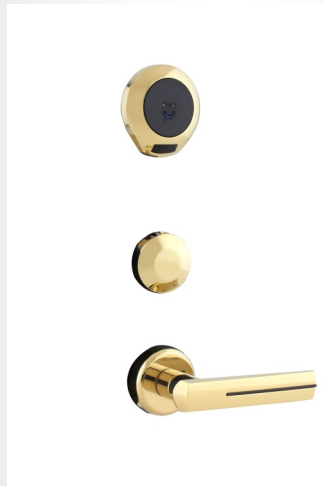

CitiSolutions

Hospitality

Products

Pvt Ltd

Be-tech RFID Split S1K1 M1

EVER RELIABLE & SECURE

Stainless Steel, Shadow series lock is a split model design normally installed on doors where the wood is required to be exposed and not covered under huge lock covers. A world class model brought to you for an affordable price.