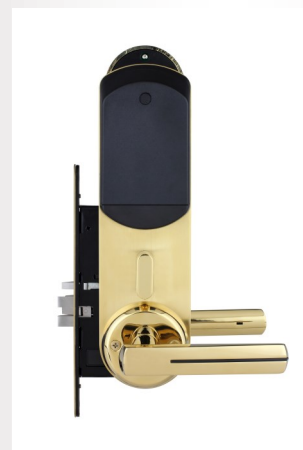

CitiSolutions

Hospitality

Products

Pvt Ltd

Be-tech RFID Split S1K1 M1

EVER RELIABLE & SECURE

Stainless Steel, Shadow series lock is a split model design normally installed on doors where the wood is required to be exposed and not covered under huge lock covers. A world class model brought to you for an affordable price.

- *Low consumption high sensitivity PCB*
- *RFID Mifare card technology ISO14443A*
- *Powered by 4 nos of AA batteries*
- *Battery life lasts between 12 to 15 months*
- *400 Lock events memory*
- *Low battery warning*
- *100 opening possible with low battery indication*
- *Can download data using Hand held receiver*
- *Passage mode for meetings*
- *Two Emergency keys per lock*
- *High security stainless steel mortise lock case in Euro standards*
- *Double lock for privacy*
- *Suitable for doors with 34mm to 60mm thickness*
- *Mortise approved by CE and ANSI/BHMA*
- *Mortise equipped with 20mm throw high strength deadbolt.*
- *Compatible with BIS Lock management software*
- *Software can be integrated to most PMS*
- *Free DLL for PMS integration*